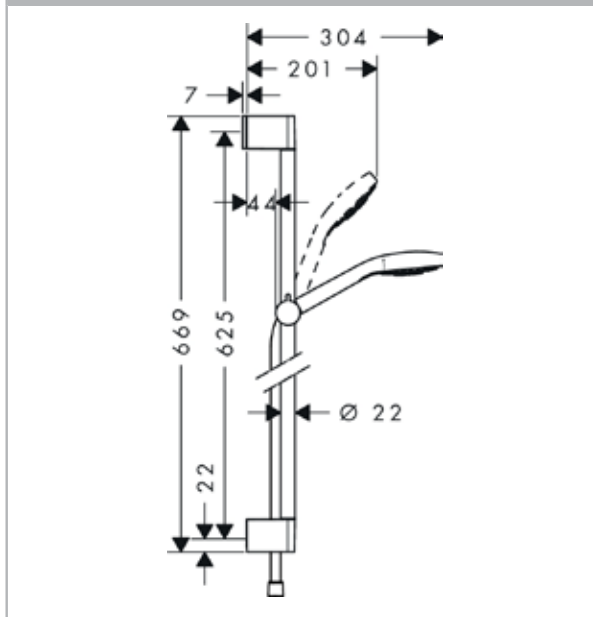

Croma Select E

Vario EcoSmart 9 l/min shower set 0.65m

Surfaces: **white/chrome** Art. no. : **26583400**

Description

product features

- spray type: Rain, Turbo Rain, IntenseRain
- Select button to comfortably switch between spray modes
- pivot connectors prevent hose from tangling
- 90° position adjustable slider, pivots left and right, up and down
- maximum flow rate (at 3 bar): 9 l/min
- chrome-plated wall supports of plastic

consists of

- Isiflex shower hose 1.60m (#28276XXX)
- Vario hand shower EcoSmart 9 l/min (#26813XXX)
- Unica'Croma wall bar 0.65m (#26503XXX)

Optional Accessories

- Wall bar spacer (#97450XXX)

Article Details

Price excl. VAT

£ 87.50

Technology

Product image

Scale drawing

Croma Select E

Vario EcoSmart 9 l/min shower set 0.65m

Surfaces: **white/chrome** Art. no. : **26583400**

Flowchart

The consumption was measured in combination with the appropriate fittings (thermostat/mixer/in-wall valve) to reflect actual application in practice.

Croma Select E

Vario EcoSmart 9 l/min shower set 0.65m