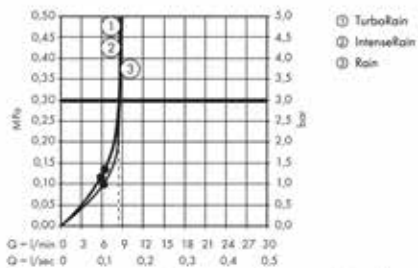

Croma Select E

Vario EcoSmart 9 l/min shower set 0.65m

Surfaces: **white/chrome** Art. no. : **26583400**

Flowchart